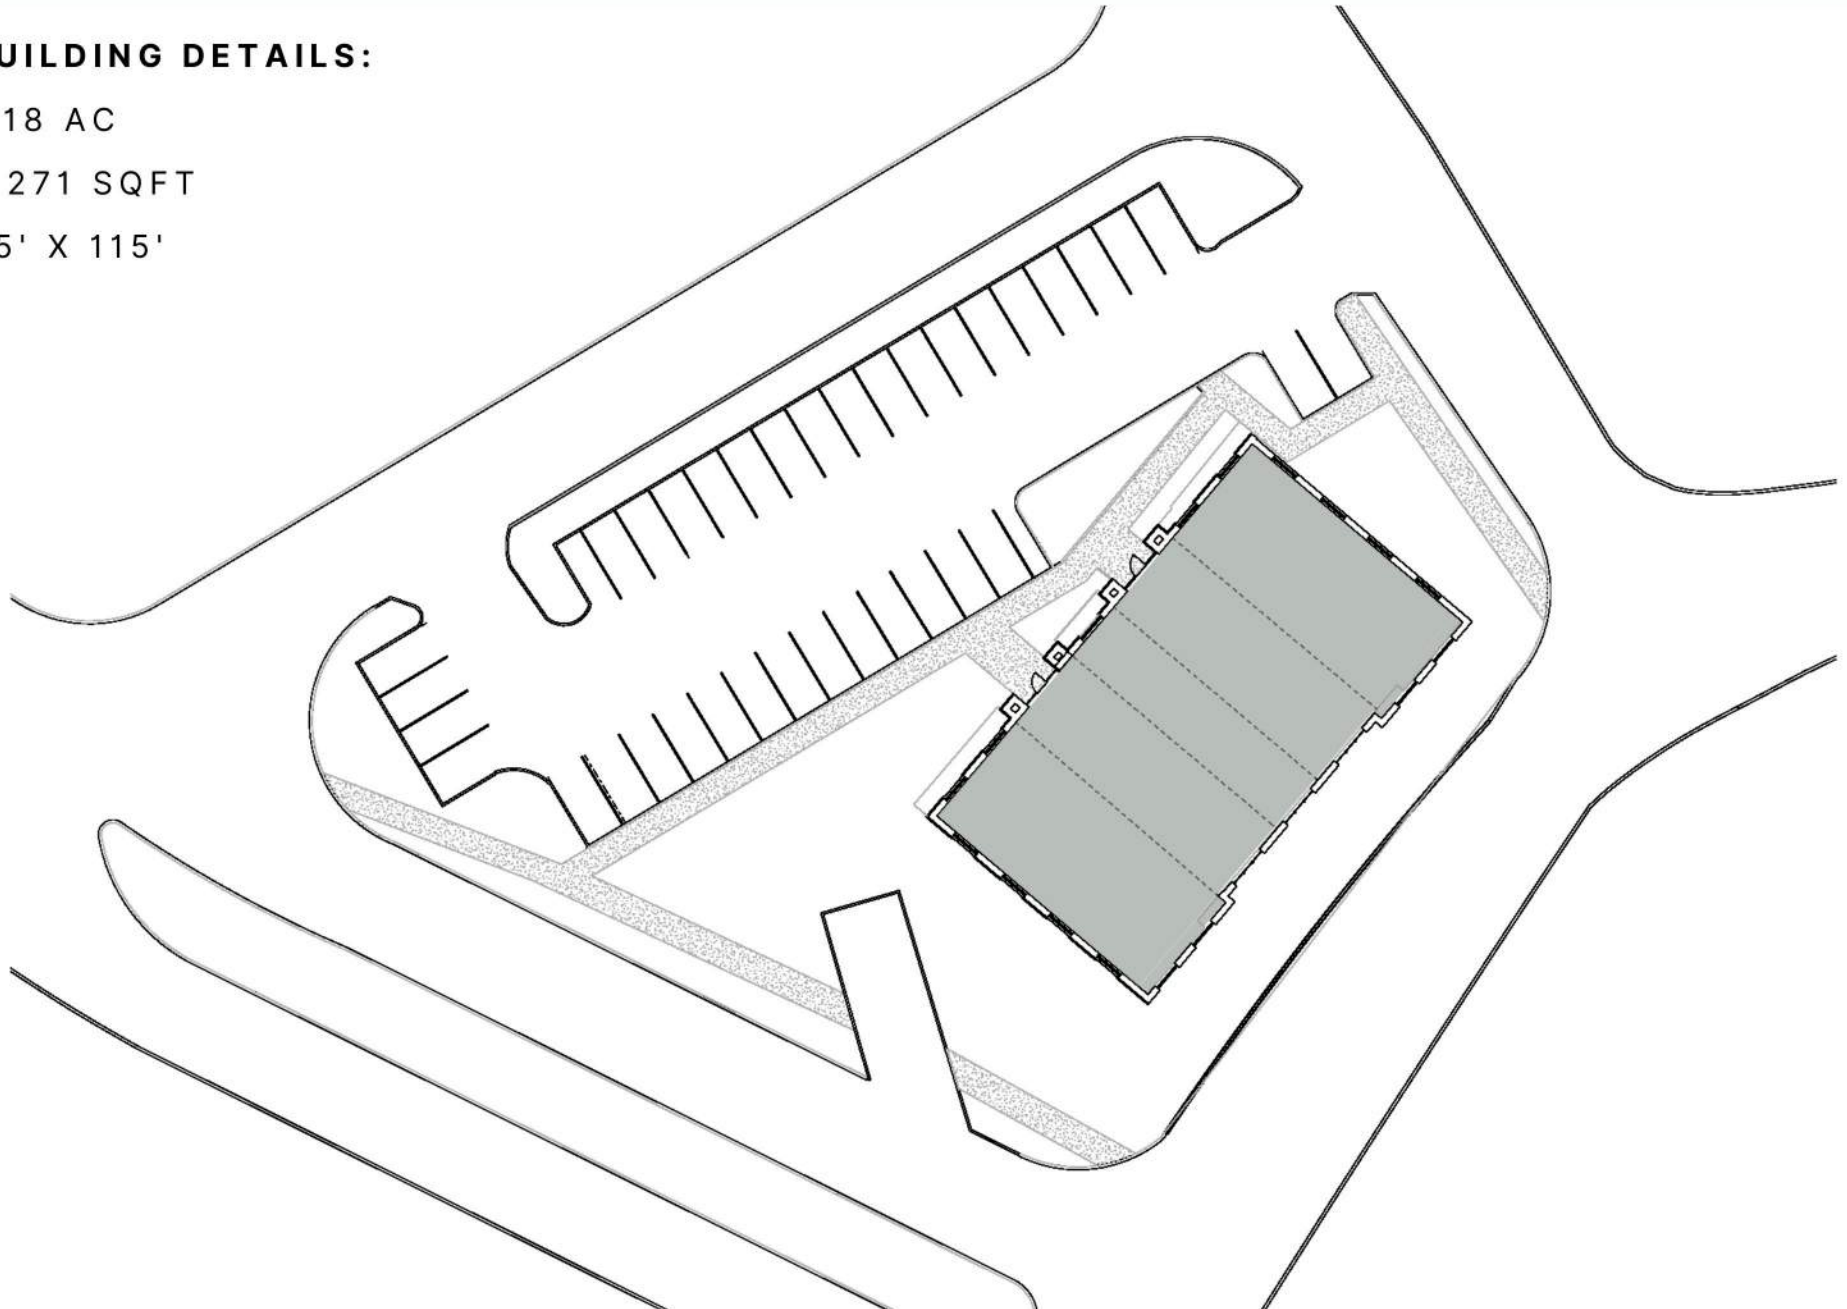

LOT 1 OFFICE BUILDING

COLUMBIA, MO

SPRING BROOK
crossing

LOT 1 OFFICE BUILDING

COLUMBIA, MO

SPRING BROOK
crossing

SITE PLAN

BUILDING DETAILS:

1.18 AC

7,271 SQFT

65' X 115'

FLOOR PLAN

BUILDING DETAILS: 7,271 SQFT

NOT TO SCALE

ELEVATIONS

FRONT ELEVATION

SIDE ELEVATION

NOT TO SCALE