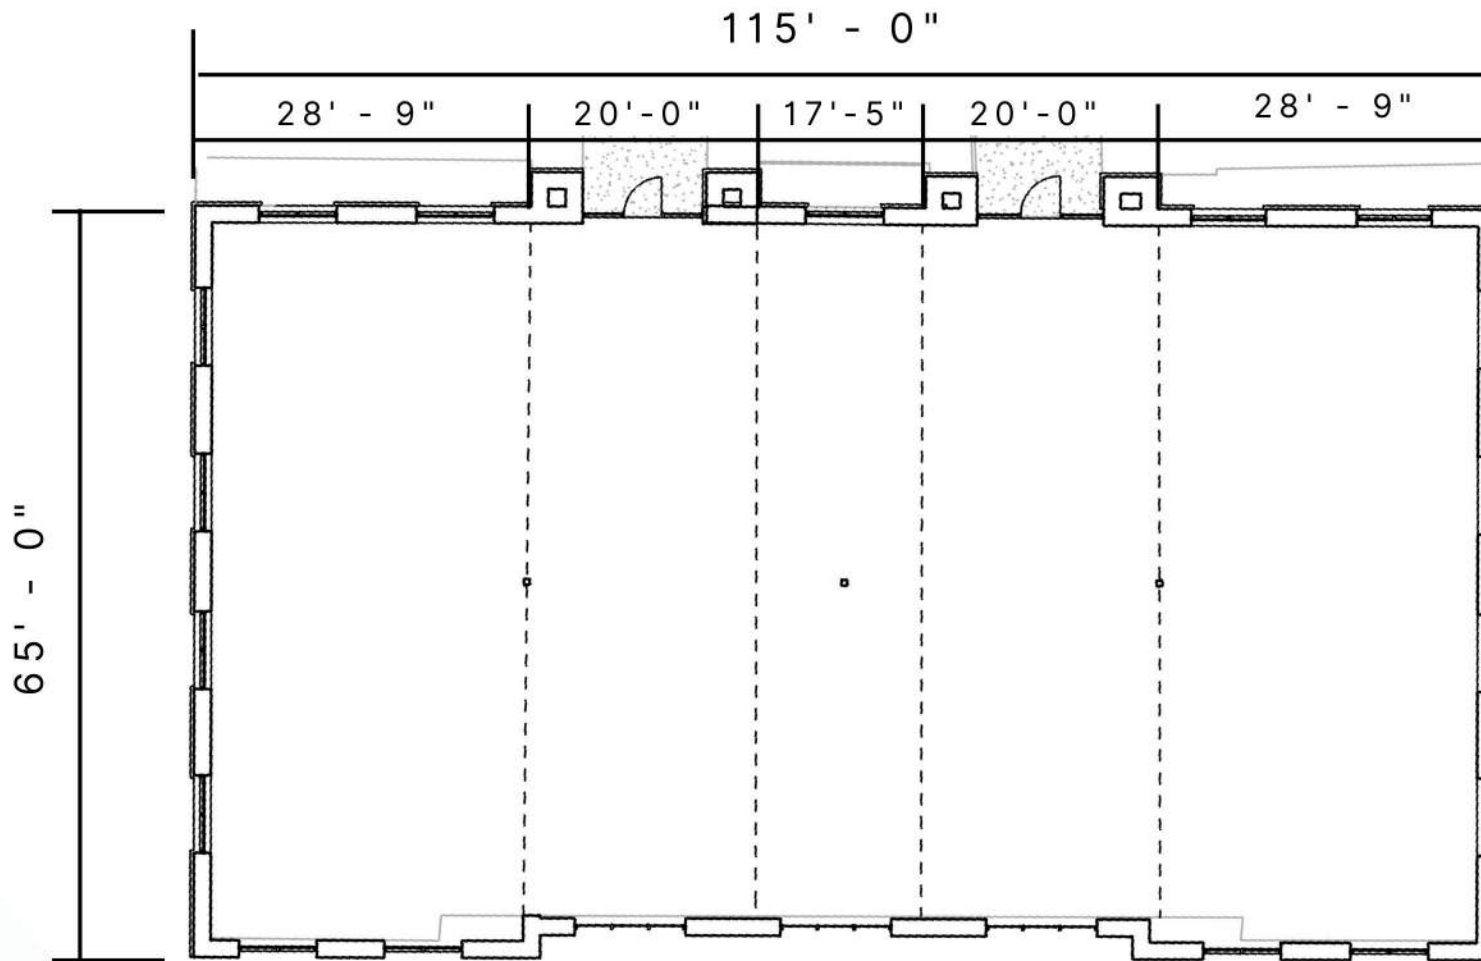

1.18 AC

7,271 SQFT

65' X 115'

FLOOR PLAN

BUILDING DETAILS: 7,271 SQFT

NOT TO SCALE

ELEVATIONS

FRONT ELEVATION

SIDE ELEVATION

NOT TO SCALE