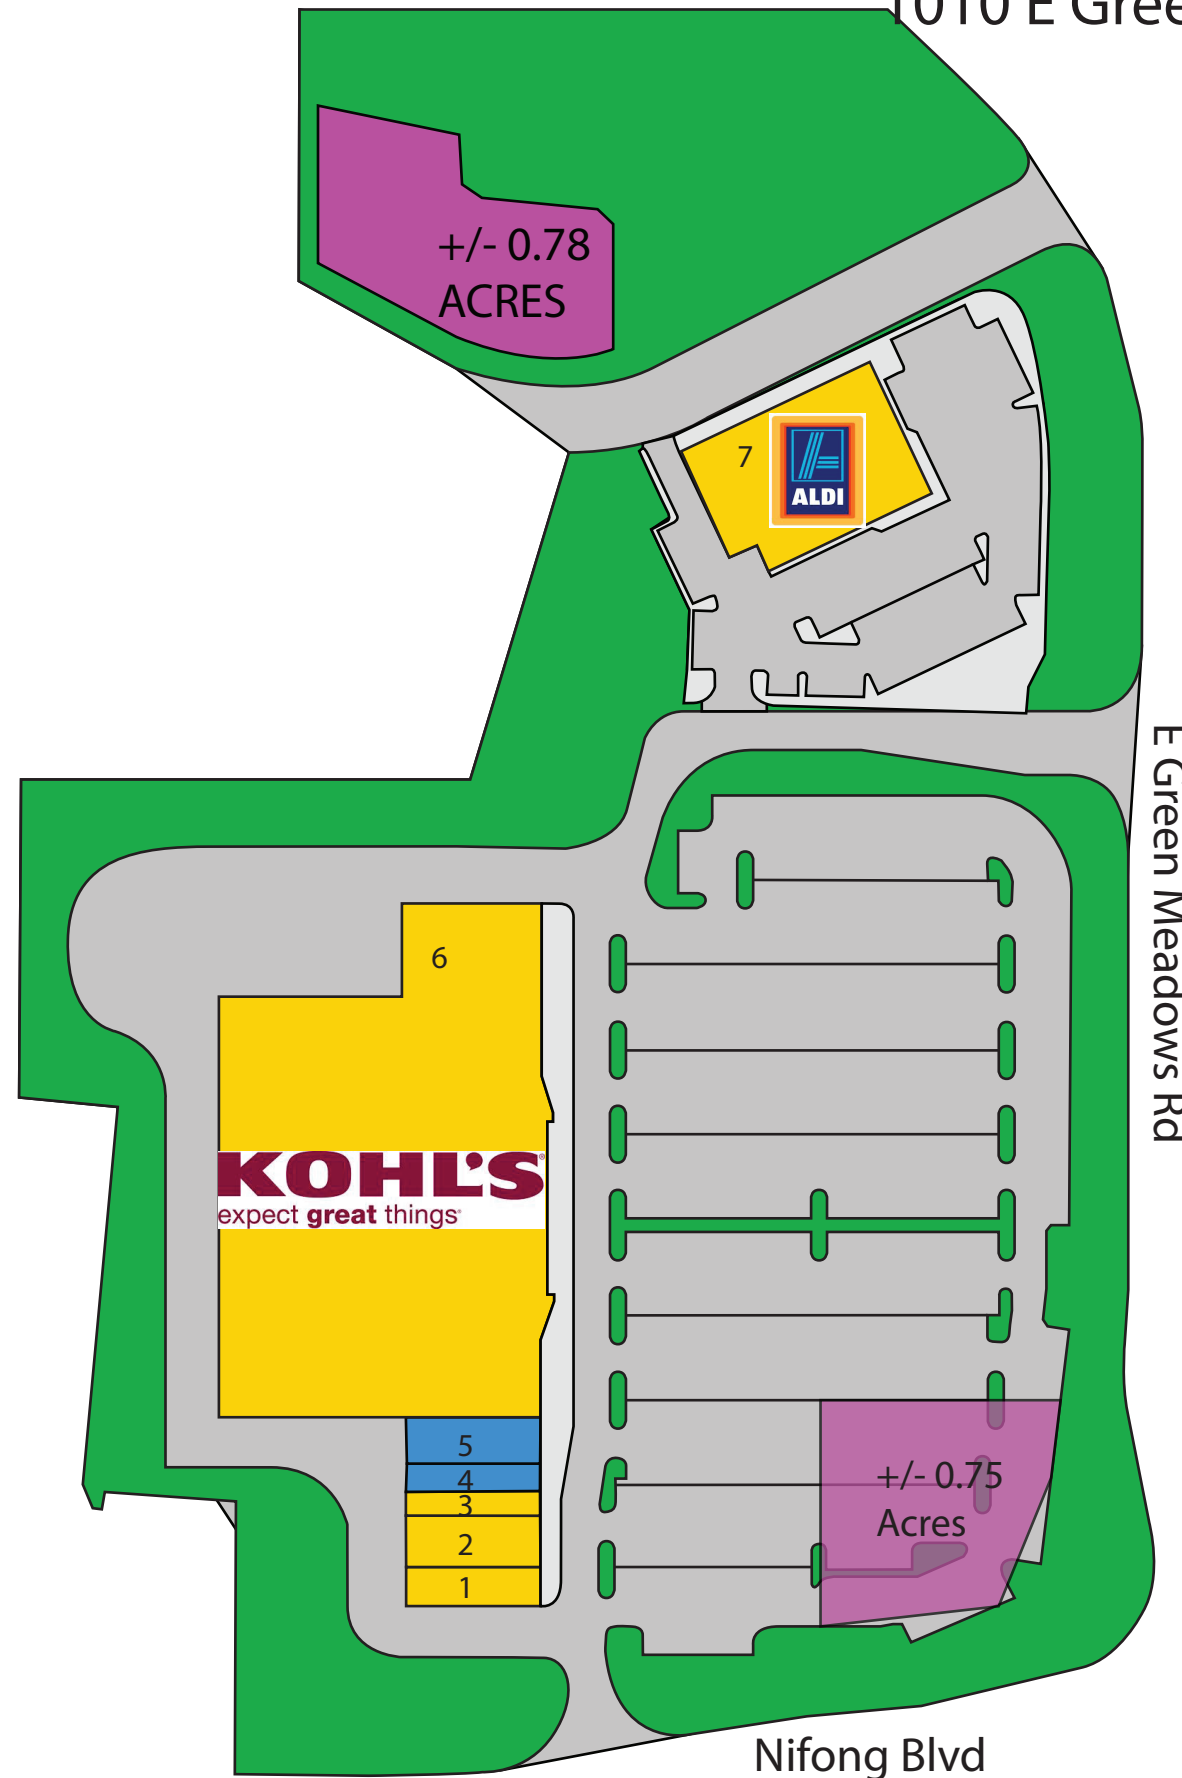

Red Oak Plaza

1010 E Green Meadows Rd, Columbia, MO 65201

KEY

- Available: ■
- Leased: ■
- Future Site: ■
- Potential Carveout: ■

AVAILABLE
RETAIL SPACE / PAD SITES

THE KROENKE GROUP

FOR LEASING
INFORMATION CALL:
(573) 449-8323

SITE SUMMARY	
103,337 SQ. FT.	
1. Clarkson Eyecare	2,949 sq. ft.
2. Arris Pizza	4,484 sq. ft.
3. H & R Block	2,000 sq. ft.
4. Available	2,000 sq. ft.
5. Available	3,000 sq. ft.
6. Kohl's	88,904 sq. ft.
7. Aldi	