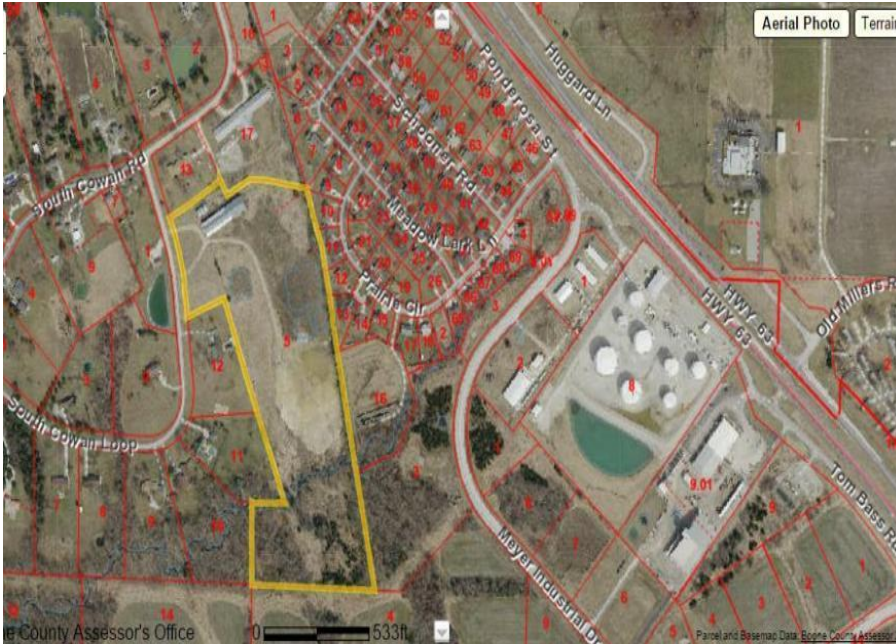

FOR SALE

S Cowan

S Cowan Road, Columbia, MO 65201

PRICE: \$495,000

TYPE: Land ZONING: R-S ACREAGE: 19.89

DETAILS:

- Attention large track seekers & developers! 20 quiet acres in South Columbia in Tower Estates.
- Dream location for a single family development minutes from Highway 63 & Discovery Parkway!
- Boone County sewer district to east of property and water line from PWD #1 along west side.
- Two large pole barn outbuildings on property- 30x60 and 60x232.
- Good horse property potential as well.
- Seller will accept offers contingent upon seller securing zoning needs of buyer.