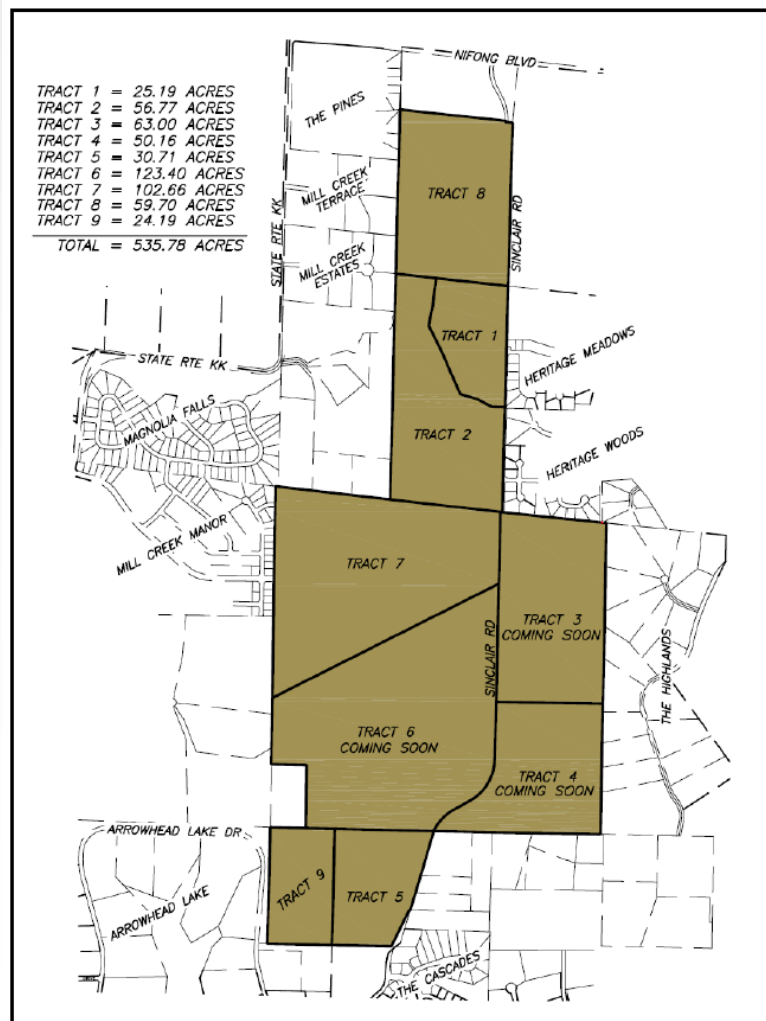

Land Available for Sale

Sinclair Farm - Columbia, Missouri 65203

www.malyrealty.com

Accepting Offers

+/- 535.78 Acres

- Prime south Columbia, MO real estate
- 4.2 miles from The University of Missouri & downtown Columbia, MO
- Located in significant residential development area
- Accepting offers to purchase any and/or all of the individual tracts
- Tracts must be offered upon individually
- Property offered as-is, where-is