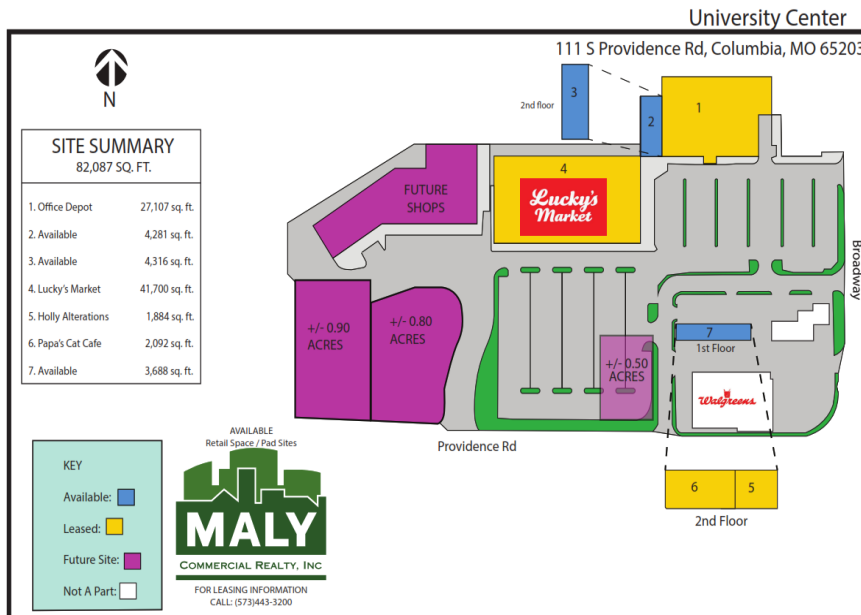

FOR LEASE

University Center- .80 Acre Pad Site

111 S Providence Road, Columbia, MO 65203

PRICE: Call for Pricing

TYPE: Retail/Land ZONING: M-DT ACREAGE: 0.80

DETAILS:

- Based on a NNN Basis
- Ground Lease Opportunity