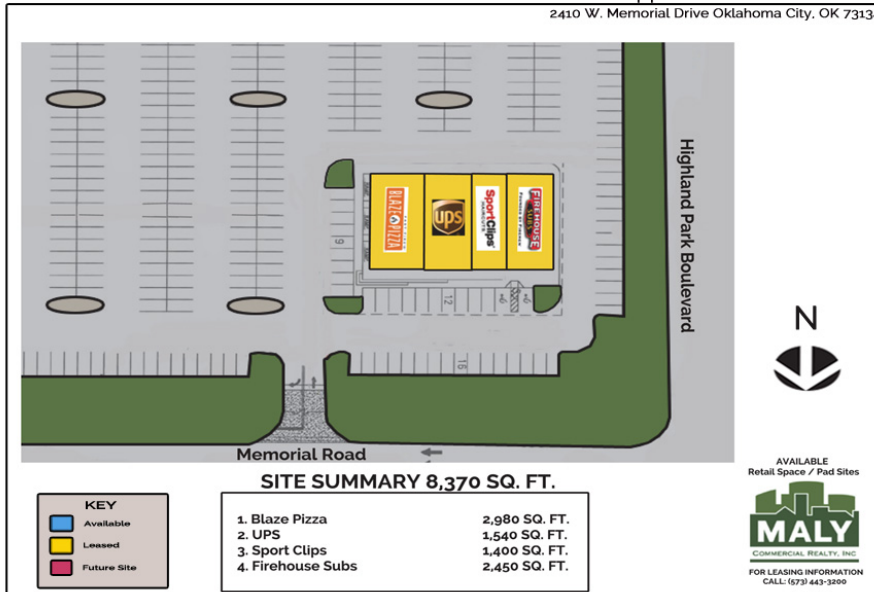

## PRICE: Call for Pricing

**TYPE: Retail SQ FT: 8,370**